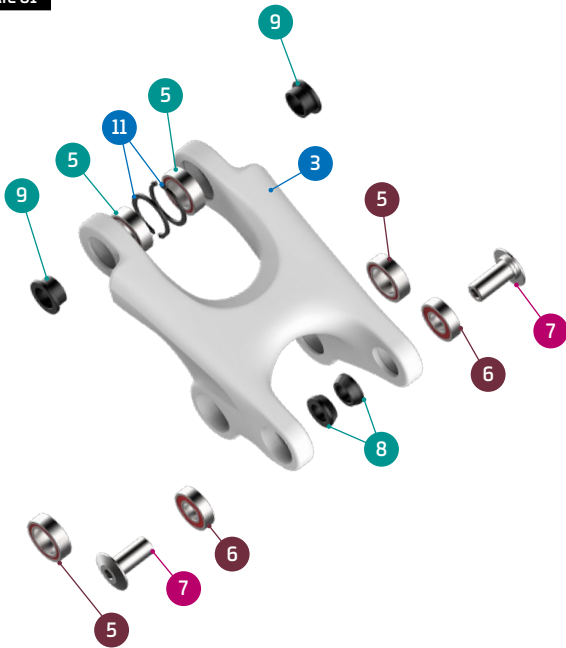

DETAIL 01

SET 1

ZERO BEARING KIT 26

SET 2

SHOCK HARDWARE KIT 14

SET 3

UPPER LINK KIT 31

SET 4

LOWER LINK KIT 30

SET 5

CHAIN GUIDE PLATE + BOLTS

PART NUMBER	DESCRIPTION	COMPONENTS
099.22101	SET 1: ZERO BEARING KIT 26	BEARING, 24x15x7 (x8) / BEARING, 10x22x6 (x2)
099.21200	SET 2: SHOCK HARDWARE KIT 14	SHOCK BOLT STAINLESS STEEL (x2) / SPACER, 10x17x6 (x2) / SHOCK BOLT (x1)
099.22301	SET 3: UPPER LINK KIT 31	PIVOT AXLE, M10 (x1) / SPACER, 15x19x2.5T (x2) / AXLE NUT, M10 (x1) / PIVOT AXLE, M12 (x2) / UPPER LINK-RT SPACER (x2) / C-RING (x2)
099.22402	SET 4: LOWER LINK KIT 30	PIVOT AXLE, M10 (x1) / SPACER, 15x19x2.5t (x2) / AXLE NUT, M10 (x1) / C-RING (x2) / AXLE NUT REAR, M10 (x1) / FLIP CHIP (x1) / SPACER, 15x24x2 (x2) / INNER LOWER LINK SPACER (x1) / PIVOT AXLE, REAR (x1)
099.22030	SET 5: CHAIN GUIDE PLATE + BOLTS	CHAIN GUIDE BASE (x1) / CHAIN GUIDE INNER PLATE (x1) / CHAIN GUIDE OUTER PLATE (x1) / SCREW BOLT (x1) / SCREW BOLT (x1) / SCREW BOLT (x1) / WASHER (x2) / WASHER (x2)
099.22031	SET 6: DISC ADAPTOR KIT	DISC ADAPTOR (x1) / SCREW BOLT (x2)
099.22032	SET 7: FENDER KIT	SHOCK FENDER (x1) / SCREW BLOT (x1) / SCREW BLOT (x2)