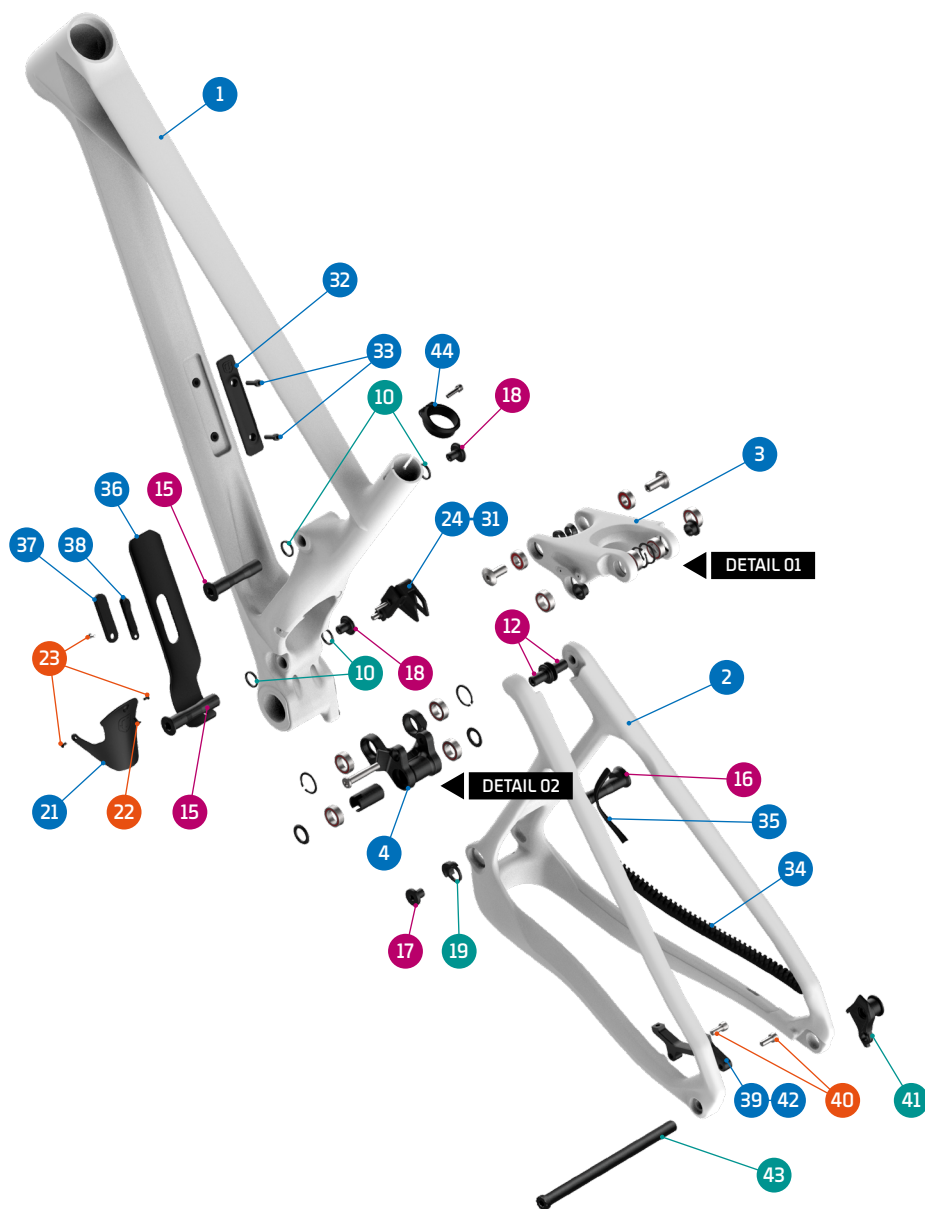

FOXY CARBON

- Grease
- Threadlocker
- Grease + Threadlocker
- Grease + Threadlocker 648

Apply grease to the shaft, and locker to the threads

ITEM No.	DESCRIPTION	QTY.	PART NUMBER	TORQUE
1	FRONT TRIANGLE	1		
2	REAR TRIANGLE	1		
3	UPPER LINK	1	099.22029	
4	LOWER LINK	1	099.22028	
5	BEARING, 24X15X7 (3802V-2RS)	8	SET 1	
6	BEARING, 10x22x6 (6900V-2RS)	2	SET 1	
7	SHOCK BOLT STAINLESS STEEL	2	SET 2	8Nm
8	SPACER, 10x17x6	2	SET 2	
9	UPPER LINK-RT SPACER	2	SET 3	
10	SPACER, 15x19x2.5t	4	SET 3 & 4	
11	C-RING	4	SET 3 & 4	
12	PIVOT AXLE, M12	2	SET 3	12Nm
13	INNER LOWER LINK SPACER	1	SET 4	
14	SHOCK BOLT	1	SET 2 / 099.22066	16Nm
15	PIVOT AXLE, M10	2	SET 3 & 4	
16	PIVOT AXLE, REAR	1	SET 4	
17	AXLE NUT REAR, M10	1	SET 4	12Nm
18	AXLE NUT, M10	2	SET 3 & 4	12Nm
19	FLIP CHIP	1	SET 4	
20	SPACER, 15x24x2	2	SET 4	
21	SHOCK FENDER	1	SET 7	
22	SCREW BLOT	1	SET 7	3Nm

ITEM No.	DESCRIPTION	QTY.	PART NUMBER	TORQUE
23	SCREW BLOT	3	SET 7	3Nm
24	CHAIN GUIDE BASE	1	SET 5	
25	CHAIN GUIDE INNER PLATE	1	SET 5	
26	CHAIN GUIDE OUTER PLATE	1	SET 5	
27	SCREW BOLT	1	SET 5	3Nm
28	ULTRA LOW HEAD BOLT	1	SET 5	
29	SCREW BOLT	1	SET 5	3Nm
30	WASHER	2	SET 5	
31	WASHER	2	SET 5	
32	FIDLOCK COVER	1	099.22040	
33	SCREW BOLT	2		
34	CHAIN STAY PROTECTOR	1	099.22036	
35	MIDDLE STAY PROTECTOR	1	099.22039	
36	DOWNTUBE PROTECTOR	1	099.22033	
37	DOWNTUBE PROTECTOR SMALL	1	099.22034	
38	CABLE GUIDE BLIND	1	099.22035	
39	DISC ADAPTOR	1	SET 6	
40	SCREW BOLT	2	SET 6	8Nm
41	SRAM UDH HANGER	1		
42	DISC ADAPTOR 200	1	099.22003	
43	REAR AXLE, 12x148 P.L.O L180	1	112.90027	
44	SEAT CLAMP 37mm	1	099.21028	