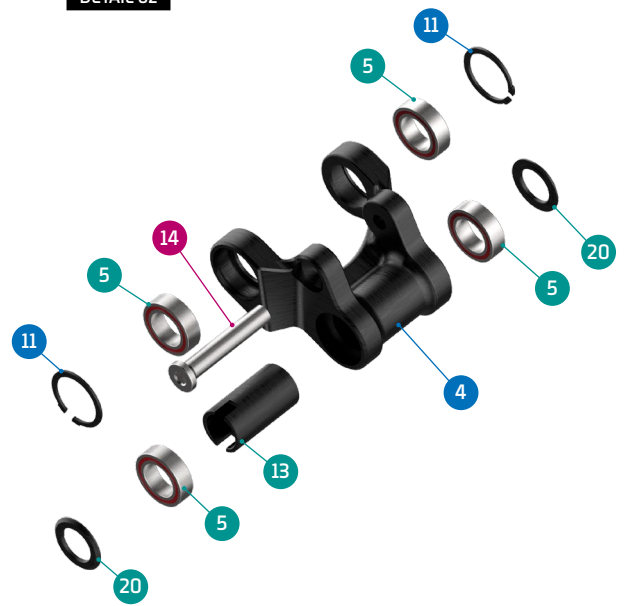

DETAIL 02

SET 1