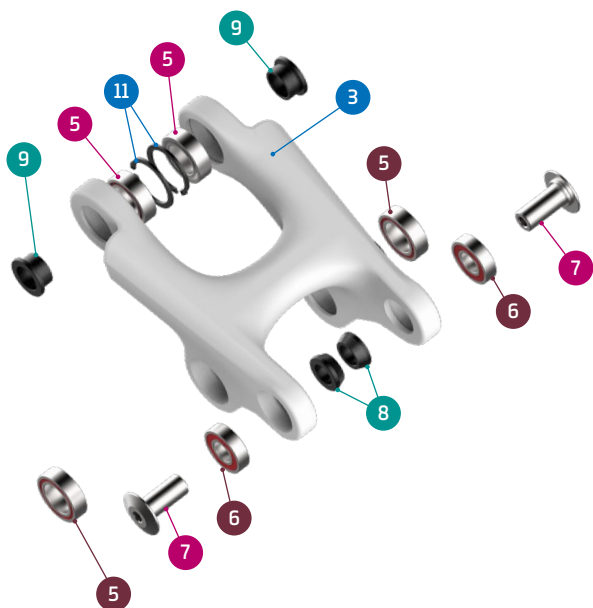

DETAIL 01

SET 1

ZERO BEARING KIT 26

SET 2

SHOCK HARDWARE KIT 14

SET 3

UPPER LINK KIT 31

SET 4

LOWER LINK KIT 29

SET 5

CHAIN GUIDE PLATE + BOLTS

PART NUMBER	DESCRIPTION	COMPONENTS
099.22101	SET 1: ZERO BEARING KIT 26	BEARING, 24x15x7 (x8) / BEARING, 10x22x6 (x2)
099.21200	SET 2: SHOCK HARDWARE KIT 14	SHOCK BOLT STAINLESS STEEL (x2) / SPACER, 10x17x6 (x2) / SHOCK BOLT (x1)
099.22301	SET 3: UPPER LINK KIT 31	PIVOT AXLE, M10 (x1) / SPACER, 15x19x2.5T (x2) / AXLE NUT, M10 (x1) / PIVOT AXLE, M12 (x2) / UPPER LINK-RT SPACER (x2) / C-RING (x2)
099.22401	SET 4: LOWER LINK KIT 29	PIVOT AXLE, M10 (x1) / SPACER, 15x19x2.5T (x2) / AXLE NUT, M10 (x1) / C-RING (x2) / AXLE NUT REAR, M10 (x1) / SPACER, 15x24x2 (x2) / INNER LOWER LINK SPACER (x1) / PIVOT AXLE, M10 (x1)
099.22030	SET 5: CHAIN GUIDE PLATE + BOLTS	CHAIN GUIDE BASE (x1) / CHAIN GUIDE INNER PLATE (x1) / CHAIN GUIDE OUTER PLATE (x1) / SCREW BOLT (x1) / SCREW BOLT (x1) / SCREW BOLT (x1) / WASHER (x2) / WASHER (x2)
099.22032	SET 6: FENDER KIT	SHOCK FENDER (x1) / SCREW BLOT (x1) / SCREW BLOT (x2)