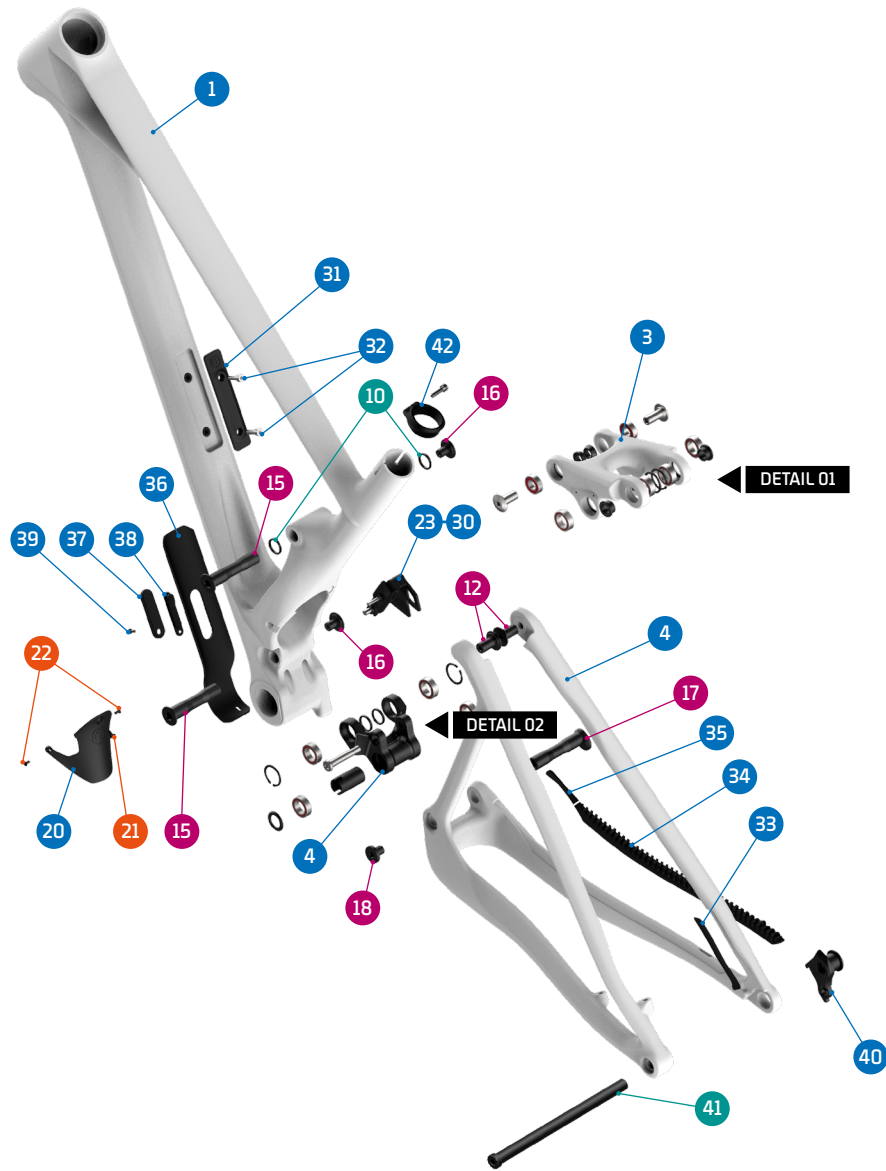

RAZE CARBON

- Grease
- Threadlocker
- Grease + Threadlocker
- Grease + Threadlocker 648

Apply grease to the shaft, and locker to the threads

ITEM No.	DESCRIPTION	QTY.	PART NUMBER	TORQUE
1	FRONT TRIANGLE	1		
2	LOWER LINK	1	099.22028	
3	UPPER LINK	1		
4	REAR TRIANGLE R	1		
5	BEARING, 24X15X7 (3802V-2RS)	8	SET 1	
6	BEARING, 10x22x6 (6900V-2RS)	2	SET 1	
7	SHOCK BOLT STAINLESS STEEL	2	SET 2	
8	SPACER, 10x17x6	2	SET 2	
9	UPPER LINK-RT SPACER	2	SET 3	8Nm
10	SPACER, 15x19x2.5t	4	SET 3 & 4	
11	C-RING	4	SET 3 & 4	
12	PIVOT AXLE, M12	2	SET 3	
13	INNER LOWER LINK SPACER	1	SET 4	
14	SHOCK BOLT	1	SET 2 / 099.22066	12Nm
15	PIVOT AXLE, M10	2	SET 3 & 4	
16	AXLE NUT, M10	2	SET 3 & 4	16Nm
17	PIVOT AXLE, M10	1	SET 4	
18	AXLE NUT REAR, M10	1	SET 4	12Nm
19	SPACER, 15x24x2	2	SET 4	
20	SHOCK FENDER	1	SET 6	12Nm
21	SCREW BLOT	1	SET 6	

ITEM No.	DESCRIPTION	QTY.	PART NUMBER	TORQUE
22	SCREW BLOT	2	SET 6	
23	CHAIN GUIDE BASE	1	SET 5	3Nm
24	CHAIN GUIDE INNER PLATE	1	SET 5	3Nm
25	CHAIN GUIDE OUTER PLATE	1	SET 5	
26	SCREW BOLT	1	SET 5	
27	SCREW BOLT	1	SET 5	
28	SCREW BOLT	1	SET 5	3Nm
29	WASHER	2	SET 5	3Nm
30	WASHER	2	SET 5	3Nm
31	FIDLOCK COVER	1	099.22040	
32	SCREW BOLT	2		
33	SEATSTAY PROTECTOR	1	099.22038	
34	CHAIN STAY PROTECTOR	1	099.22036	
35	CHAIN STAY PROTECTOR SMALL	1	099.22037	
36	DOWNTUBE PROTECTOR	1	099.22033	
37	DOWNTUBE PROTECTOR SMALL	1	099.22034	
38	CABLE GUIDE BLIND	1	099.22035	
39	SCREW BLOT	1		
40	SRAM UDH HANGER	1		
41	REAR AXLE, 12x148 P1.0 L180	1	112.90027	3Nm
42	SEAT CLAMP 37mm	1	099.21028	